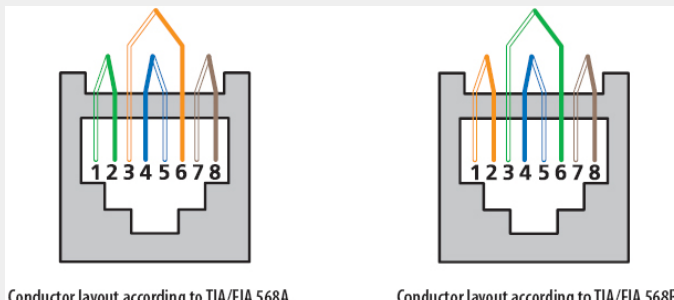

### Modular Plug RJ-45 for Twisted Pair, Category 6, without Insert

#### Modular Plug RJ-45 for Twisted Pair, Category 6, without Insert

PLUG-8P8C-U-C6

#### Materials

Housing: PC UL94V-2

Contacts: copper alloy with 1.27 micron (50 microinches) gold plating

Shield: copper alloy, covering – nickel