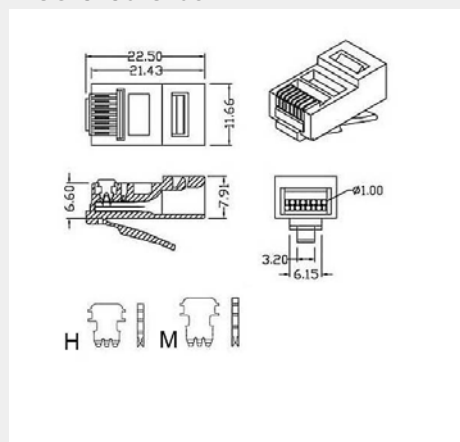

### Modular Plug RJ-45 for Twisted Pair, Category 6, without Insert

#### Modular Plug RJ-45 for Twisted Pair, Category 6, without Insert

PLUG-8P8C-U-C6

#### Materials

Housing: PC UL94V-2

Contacts: copper alloy with 1.27 micron (50 microinches) gold plating

Shield: copper alloy, covering – nickel