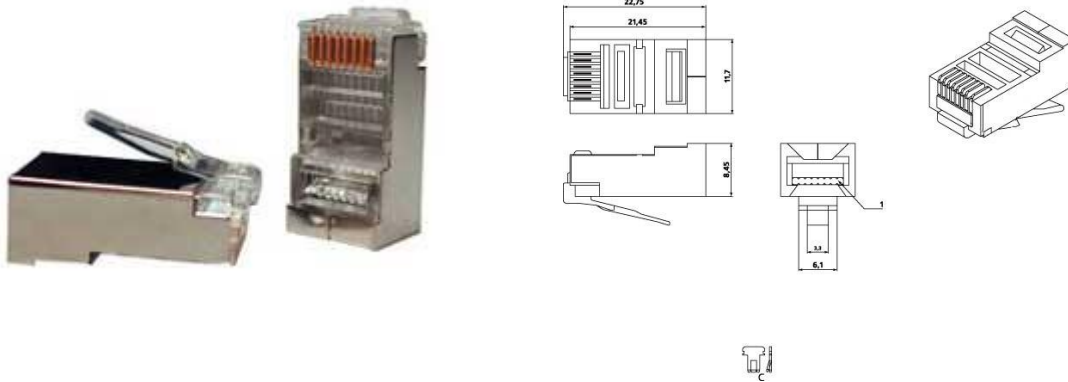

Hyperline Systems Canada Ltd.

RJ-45 connector universal, category 5 Shielded

PLUG-8P8C-U-C5-SH (Shielded RJ45 connector for twisted pair)

Description:

- Category: 5
- Connector Type: RJ-45 (8P8C)
- Applicable cable: single- / multi-core
- It supports standard Ethernet PoE / PoE + / UPoE

Materials:

- Housing RJ-45: polycarbonate (PC, UL94V-2)
- Screening: brass with nickel plating 2.54 microns
- Connector Contacts: phosphor bronze with gold plated 1.27 microns (50 μ ") over 2.54 mm nickel-plating
- Contacts Knives: copper alloy