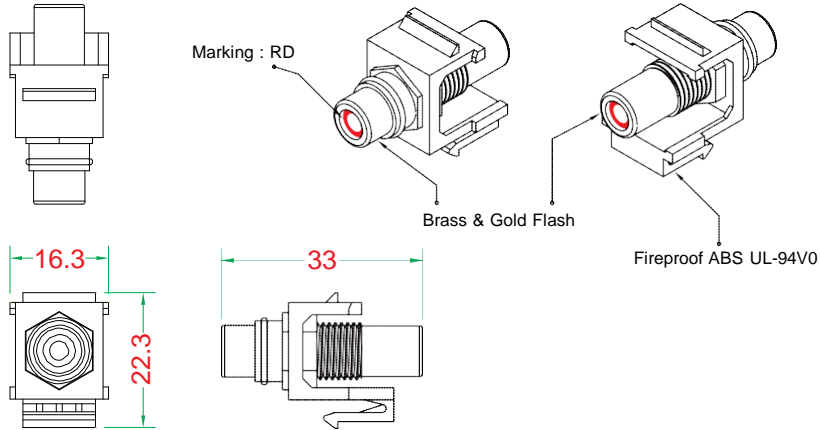

KEYSTONE INSERT

DRAW NO:		ITEM NO:	KJZ1-RCA-HG-XX
APPR		CUSTOMER:	
UNIT: mm	DESIGN	DATE:	
SCALE:	Ref. No:	TOLERANCE:	±1 · X ±0.2 · XX ±0.15

🇨🇦 Toll Free: +1-866-634-9737

Toll Free: +1-888-497-3748

www.hyperline.com | info@hyperline.com