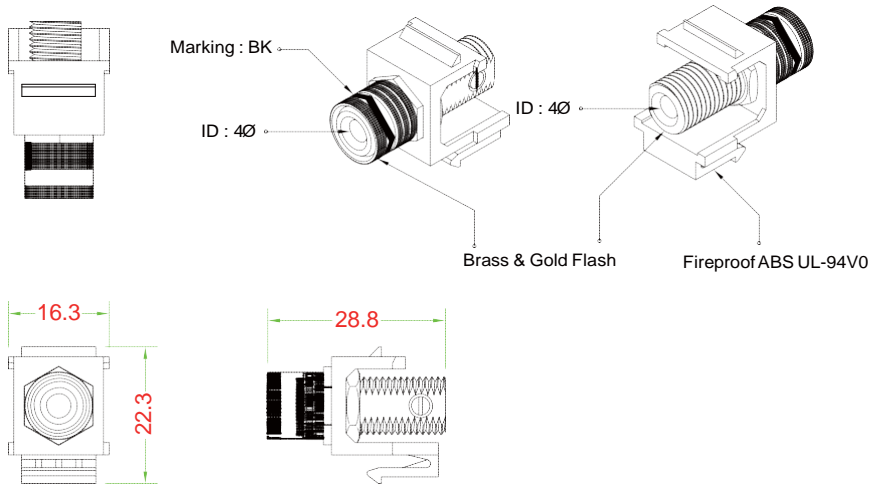

KEYSTONE INSERT

DRAW NO:		ITEM NO:	KJZZ*1-BP-HG-XX
	APPR	CUSTOMER:	
UNIT: mm	DESIGN	DATE:	
SCALE:	Ref. NG:	TOLERANCE:	±1 ·X±0.2 ·XX±0.15

Toll Free: +1-866-634-9737

Toll Free: +1-888-497-3748

www.hyperline.com | info@hyperline.com