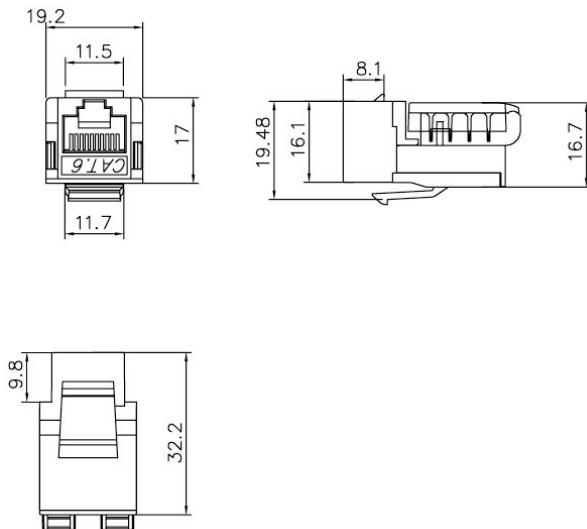

Specifications

- Meets TIA/EIA-568-A category 6 requirements
- Meets TIA/EIA TSB-40 requirements
- Meets ISO/IEC generic cabling standard 11801 requirements
- Meets CENELEC generic cabling standard EN50173 requirements
- designed for 22-26 AWG solid conductors
- Vertical termination