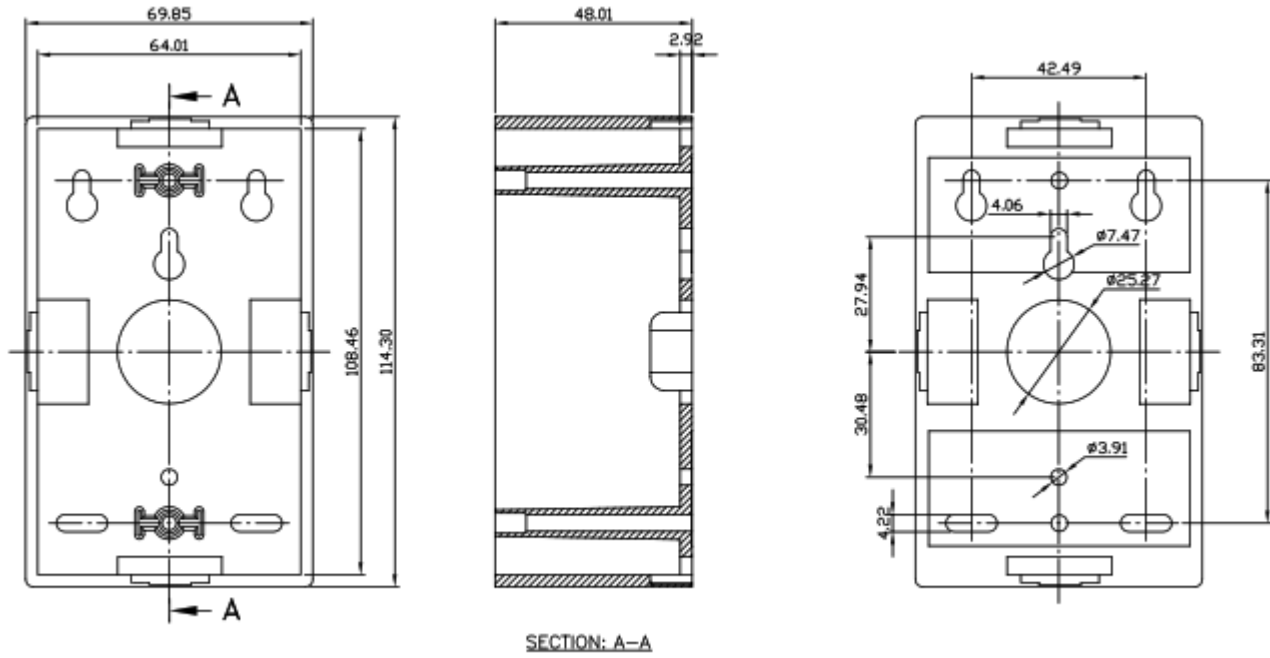

Single Gang Back Box depth 1.8 inch White
 FP-DEC-BOX-1.8-WH

NOTES:

1. MATERIAL: ABS, MUST MEET UL94V-0 RATING.
2. INSTALL #6-32 THREADED BRASS INSERT.

Ordering

FP-DEC-BOX-1.8-WH	Single Gang Back Box depth 1.8 inch White
-------------------	---